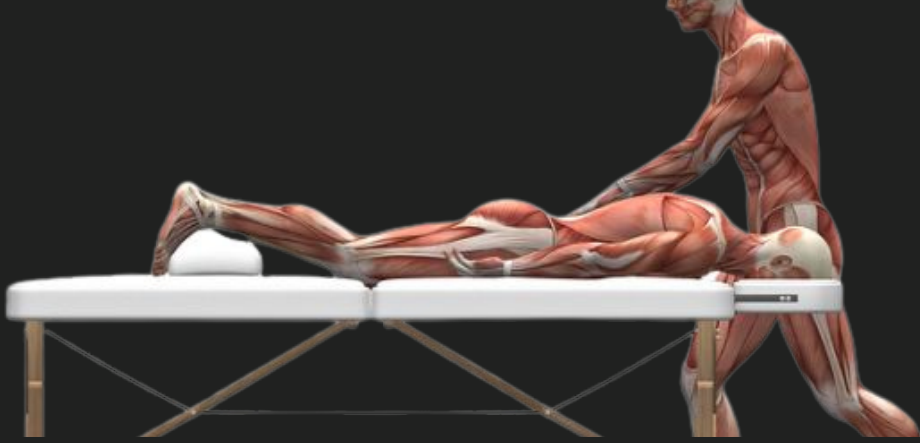

## UPCOMING CLASSES

Sun, Jan 9th @ 9 AM

Reiki Level II Training  
and Certification

Hosted by:

**CANCELLED**

PNW Elite Massage  
Education Center

Sun. Jan 16th @ 9AM

Reiki Level I Training  
and Certification

## MONTHLY SELF-CARE TIP

Stretch your muscles in your mind and your body! Stand up from your seated workstation every 50 to 60 minutes to activate the synovial fluid in your joints to move more freely throughout your body and to avoid muscle cramping.

Standing up promotes increased blood flow and increasing the flow of oxygen to your brain, and enabling you to stay sharp and focused. The mental clarity you gain can make you more effective in dealing with the tasks at hand.